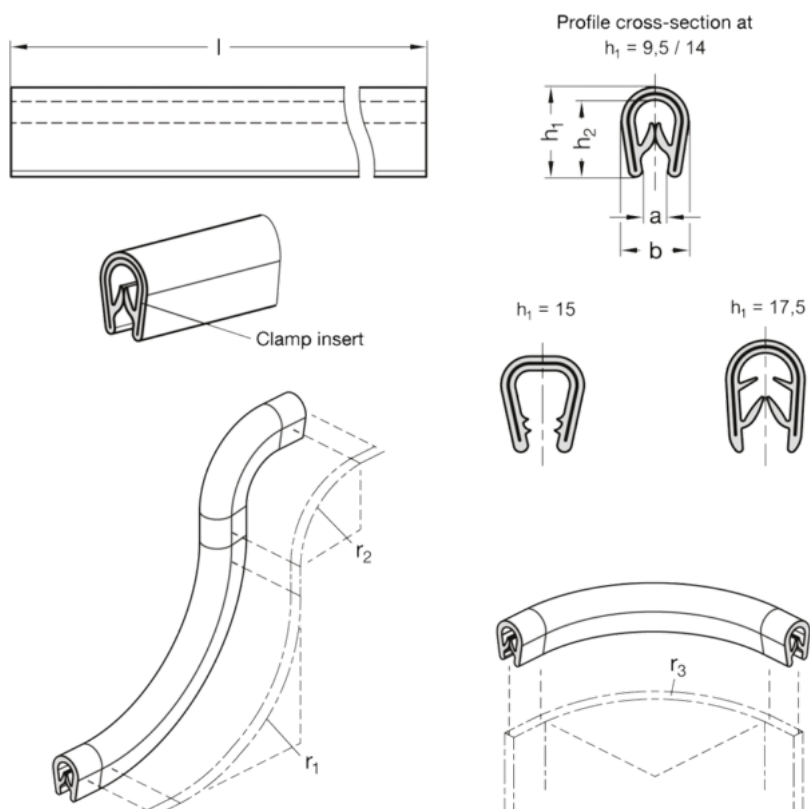

Article number: 202184175SW50

Description: E+G edge protection profile GN 2184-17,5-SW-50

Measures

a = 4 - 6
b = 12.25
cl = 50
h1 = 17.5
h2 = 15.5
r1 = 30
r2 = 45
r3 = 15

Weight in (g) = 9800